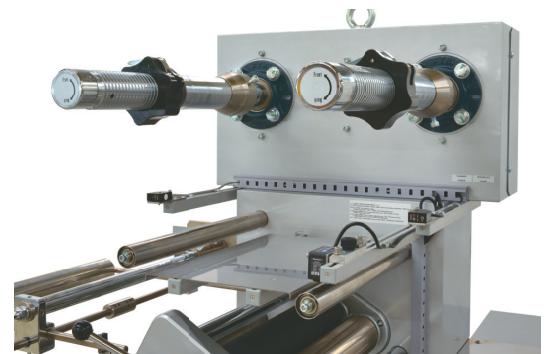

※Specifications could be changed without notice.

Attachment

Longsealer

Operation box

Film joint plate for manual joint

RDA

【NS450 Features】

- NS450 is specialized for instant dry noodle.
- More simple and compact, but remains durability as N450A.
- Adopting a servo motor at film drive part, registration control system gets more accuracy.
- Successor model of N450 that has been appreciated all over the world.

【Optional Items】

■ RDA : Roller divided autofeeder

To divide products one by one at equal intervals.
(NS450/T Only)

■ Printer

By choosing Inkjet, thermal or hot-roll printer depending on use, to print such as "manufacture date" or "best-before date". With printing inspection device, ink squeezeout and miss printing could be detected.

■ Cutter

Easy to open package, cut "I" , "V" or "Wave" type slit on the edge of endseal.

■ Sachet dispenser

To dispense sachet one by one onto or under products at infeed conveyor.