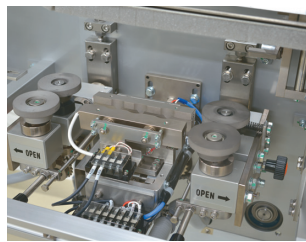

※Specifications could be changed without notice.

Attachment

Longsealer

Operation box

Film joint plate for manual joint

RDA

【NS450 Features】

- NS450 is specialized for instant dry noodle.
- More simple and compact, but remains durability as N450A.
- Adopting a servo motor at film drive part, registration control system gets more accuracy.
- Successor model of N450 that has been appreciated all over the world.

【Optional Items】

■ RDA : Roller divided autofeeder

To divide products one by one at equal intervals.
(NS450/T Only)

■ Printer

By choosing Inkjet, thermal or hot-roll printer depending on use, to print such as "manufacture date" or "best-before date". With printing inspection device, ink squeezeout and miss printing could be detected.

■ Cutter

Easy to open package, cut "I" , "V" or "Wave" type slit on the edge of endseal.

■ Sachet dispenser

To dispense sachet one by one onto or under products at infeed conveyor.