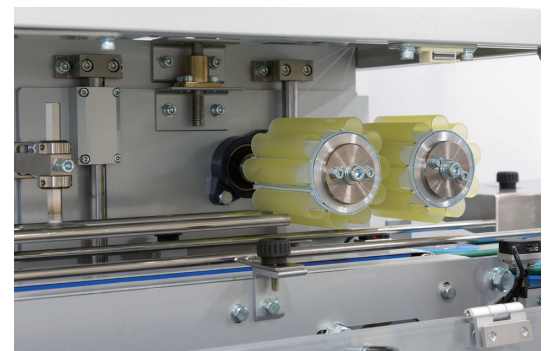

※Specifications could be changed without notice.

Attachment

Longsealer

Operation box

Film joint plate for manual joint

RDA

【NS450 Features】

- NS450 is specialized for instant dry noodle.
- More simple and compact, but remains durability as N450A.
- Adopting a servo motor at film drive part, registration control system gets more accuracy.
- Successor model of N450 that has been appreciated all over the world.

【Optional Items】

■ RDA : Roller divided autofeeder

To divide products one by one at equal intervals.
(NS450/T Only)

■ Printer

By choosing Inkjet, thermal or hot-roll printer depending on use, to print such as "manufacture date" or "best-before date". With printing inspection device, ink squeezeout and miss printing could be detected.

■ Cutter

Easy to open package, cut "I" , "V" or "Wave" type slit on the edge of endseal.

■ Sachet dispenser

To dispense sachet one by one onto or under products at infeed conveyor.