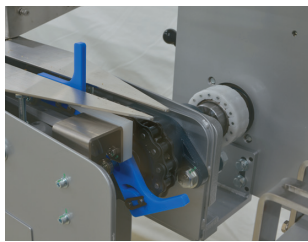

※Specifications could be changed without notice.

Attachment

Longsealer

Operation box

Film joint plate for manual joint

RDA

【NS450 Features】

- NS450 is specialized for instant dry noodle.
- More simple and compact, but remains durability as N450A.
- Adopting a servo motor at film drive part, registration control system gets more accuracy.
- Successor model of N450 that has been appreciated all over the world.

【Optional Items】

■ RDA : Roller divided autofeeder

To divide products one by one at equal intervals.
(NS450/T Only)

■ Printer

By choosing Inkjet, thermal or hot-roll printer depending on use, to print such as "manufacture date" or "best-before date". With printing inspection device, ink squeezeout and miss printing could be detected.

■ Cutter

Easy to open package, cut "I" , "V" or "Wave" type slit on the edge of endseal.

■ Sachet dispenser

To dispense sachet one by one onto or under products at infeed conveyor.